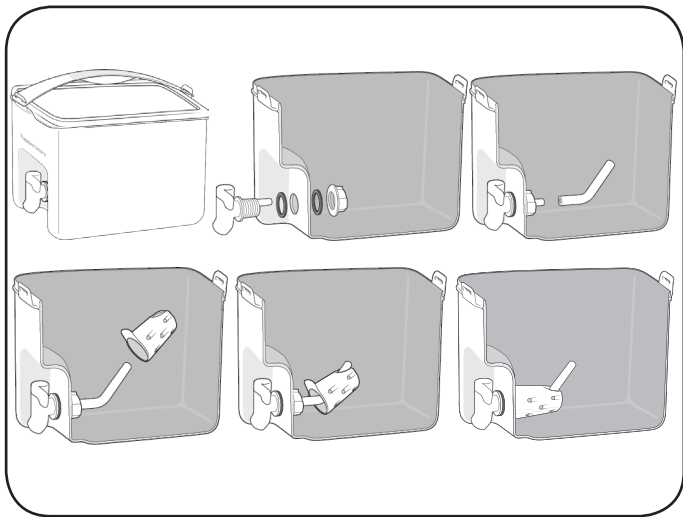

Click To Go Beverage Dispenser

63FL13170

Tupperware®

© 2019 Tupperware. All Rights Reserved.

Click To Go Beverage Dispenser

Tupperware®

© 2019 Tupperware. All Rights Reserved.