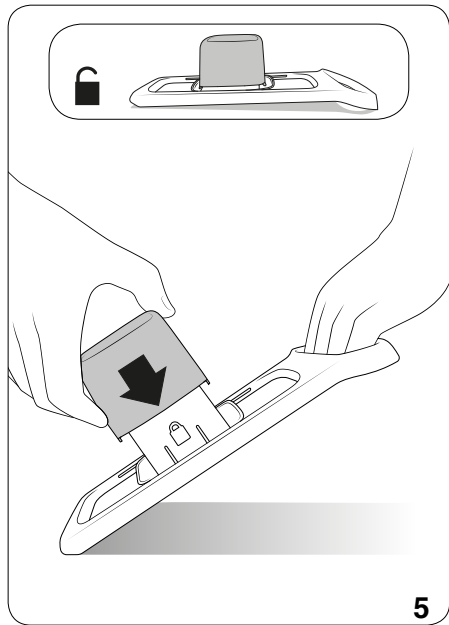

SpeedyMando Grater

Tupperware

SpeedyMando Grater

Tupperware

Imported by Tupperware Belgium NV, Wijngaardveld 17, 9300 Aalst, Belgium.

© 2019, Tupperware. All Rights Reserved.

63FLFL12990