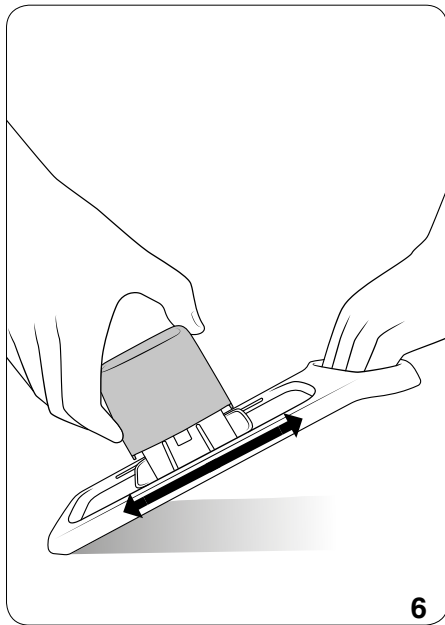

SpeedyMando Grater

Tupperware

SpeedyMando Grater

Tupperware

Imported by Tupperware Belgium NV, Wijngaardveld 17, 9300 Aalst, Belgium.

© 2019, Tupperware. All Rights Reserved.

63FLFL12990