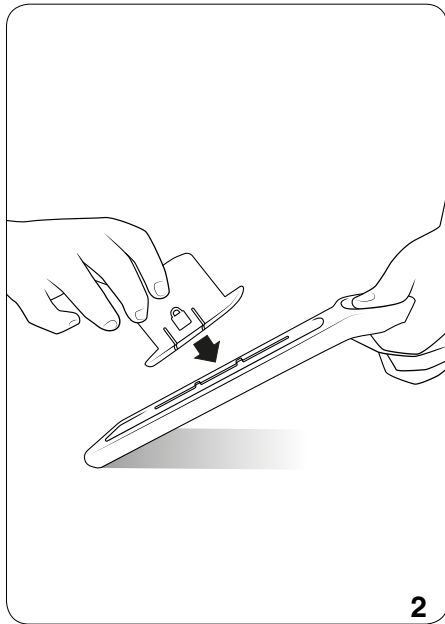

SpeedyMando Grater

Tupperware

SpeedyMando Grater

Tupperware

Imported by Tupperware Belgium NV, Wijngaardveld 17, 9300 Aalst, Belgium.

© 2019, Tupperware. All Rights Reserved.

63FLFL12990