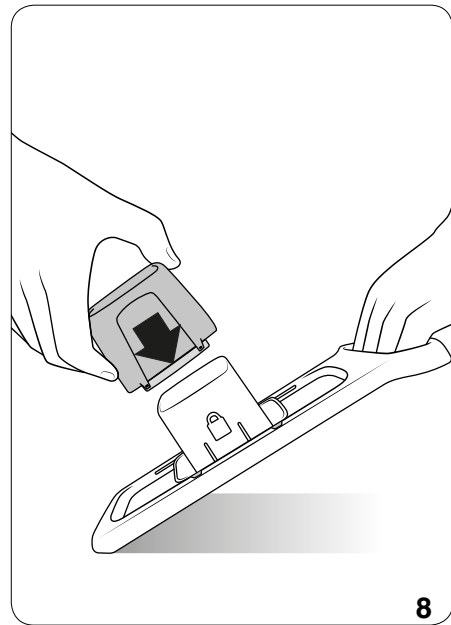

SpeedyMando Grater

Tupperware

SpeedyMando Grater

Tupperware

Imported by Tupperware Belgium NV, Wijngaardveld 17, 9300 Aalst, Belgium.

© 2019, Tupperware. All Rights Reserved.

63FLFL12990