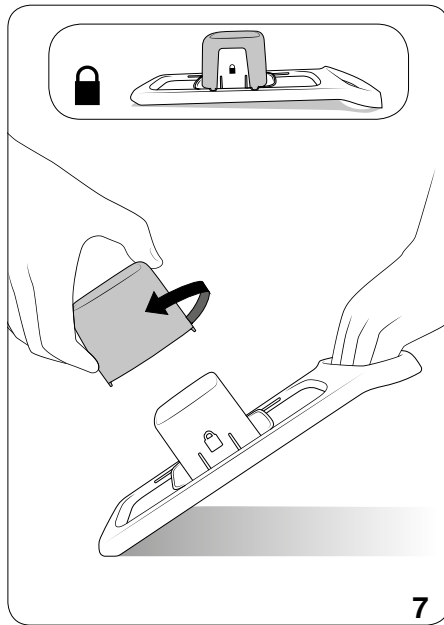

SpeedyMando Grater

Tupperware

SpeedyMando Grater

Tupperware

Imported by Tupperware Belgium NV, Wijngaardveld 17, 9300 Aalst, Belgium.

© 2019, Tupperware. All Rights Reserved.

63FLFL12990