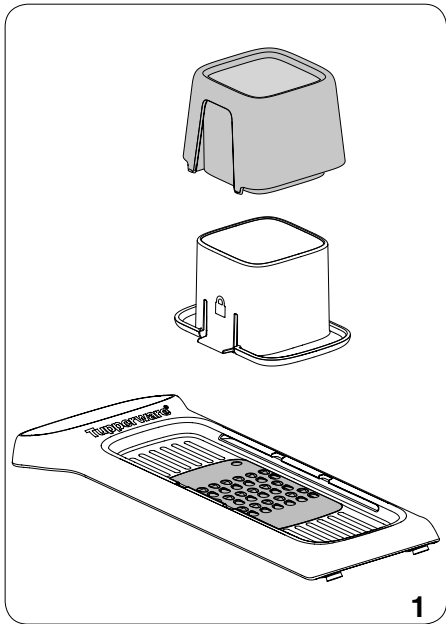

SpeedyMando Grater

Tupperware

SpeedyMando Grater

Tupperware

Imported by Tupperware Belgium NV, Wijngaardveld 17, 9300 Aalst, Belgium.

© 2019, Tupperware. All Rights Reserved.

63FLFL12990