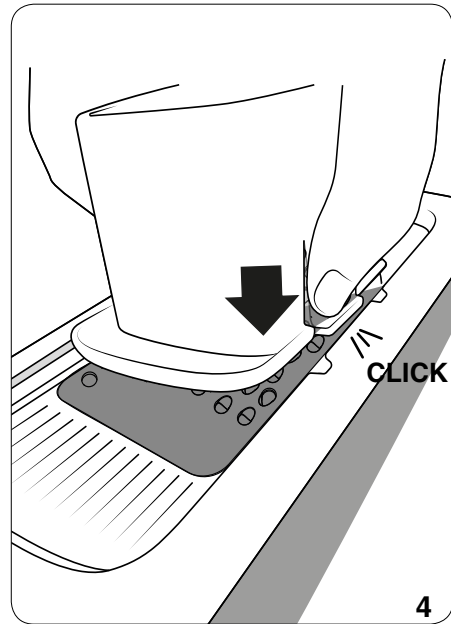

SpeedyMando Grater

Tupperware

SpeedyMando Grater

Tupperware

Imported by Tupperware Belgium NV, Wijngaardveld 17, 9300 Aalst, Belgium.

© 2019, Tupperware. All Rights Reserved.

63FLFL12990